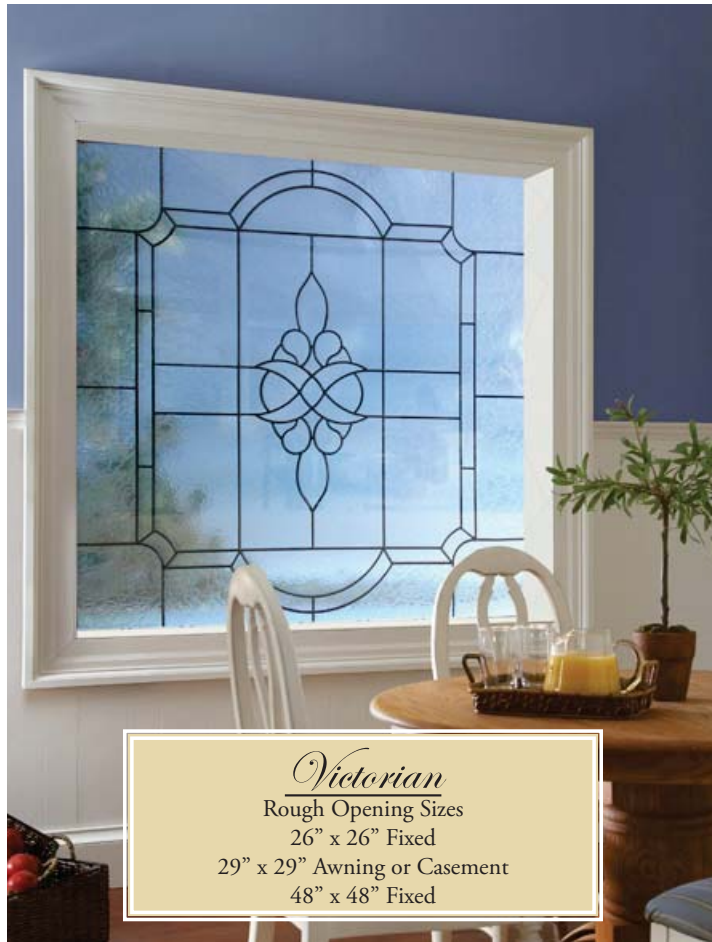

Decorative Glass

w i n d o w c o l l e c t i o n

Decorative Glass

w i n d o w c o l l e c t i o n

THE WINDOW IS THE VIEW

Awnings

Hinge on top and crank out from bottom. Locks and screens are included.

Casements

www.hy-lite.com | www.usblockwindows.com

www.hy-lite.com | www.usblockwindows.com

Geometric Octagon
Rough Opening Size
24" x 24" Fixed

Renaissance
Rough Opening Size
50-1/4" x 50-1/4" Fixed

Brilliance Wrought Iron
Rough Opening Sizes
26" x 26" Fixed
29" x 29" Awning or Casement
48" x 48" Fixed

Floral Oval
Rough Opening Size
24" x 36" Fixed

Victorian
Rough Opening Sizes
26" x 26" Fixed
29" x 29" Awning or Casement
48" x 48" Fixed

Spring Flower
Rough Opening Sizes
26" x 26" Fixed
29" x 29" Awning or Casement
48" x 48" Fixed