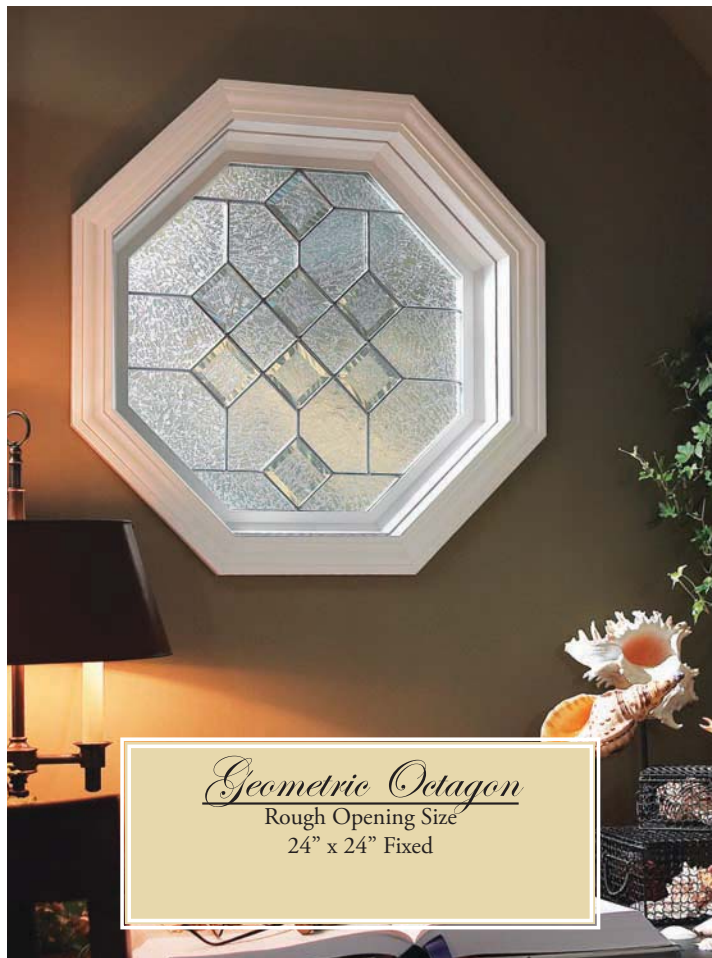

Decorative Glass

w i n d o w c o l l e c t i o n

Decorative Glass

w i n d o w c o l l e c t i o n

THE WINDOW IS THE VIEW

Awnings

Hinge on top and crank out from bottom. Locks and screens are included.

Casements

Hinge on left, right, or mull two together to create a dynamic twin unit. Locks and screens are included.

Rectangles

30" x 60" size can be installed vertically as shown or horizontally.

Squares

Expansive size adds large scale beauty and drama to any room. Choice of patterns and privacy levels.

Ovals

Perfect accent light source. Two-piece design includes pre-formed trim for easy installation.

Octagons

Bold alternative to Ovals. An ideal light source for any room. Two-piece design includes pre-formed trim.

www.hy-lite.com | www.usblockwindows.com

www.hy-lite.com | www.usblockwindows.com

Geometric Octagon
Rough Opening Size
24" x 24" Fixed

Renaissance
Rough Opening Size
50-1/4" x 50-1/4" Fixed

Brilliance Wrought Iron
Rough Opening Sizes
26" x 26" Fixed
29" x 29" Awning or Casement
48" x 48" Fixed