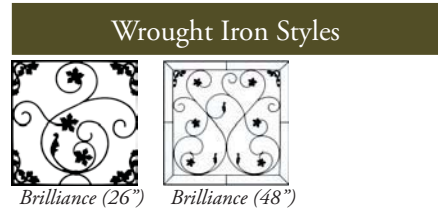

Ovals

Perfect accent light source. Two-piece design includes pre-formed trim for easy installation.

Octagons

Bold alternative to Ovals. An ideal light source for any room. Two-piece design includes pre-formed trim.

Leaded Glass Styles

Craftman Spring Flower Victorian
Geometric Radiance Floral

Wrought Iron Styles

Brilliance (26") Brilliance (48")

Etched Glass Styles

Amherst Canterbury Manchester
Renaissance

Etched glass styles are kiln-fired into the glass and do not feature coming.