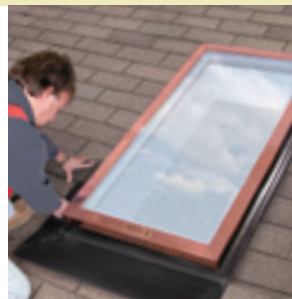

CURB-MOUNT

VERSATILE CURB-MOUNTED TECHNOLOGY THAT'S EASY TO INSTALL, EASY TO LIVE WITH

- Outstanding performance for flat, tile, or metal roofs
- Well-suited to thick roofing materials such as clay tile and concrete
- Rugged, one-piece Permatherm® Vinyl Curb reduces thermal conductivity and condensation
- Built-in condensation channel controls indoor moisture in higher humidity areas
- Co-extruded Weather Gasket ensures minimal air infiltration
- Protective aluminum retainer with durable bronze enamel finish
- Economical units using site-built curbs (min. 3 in 12 pitch)
- Integral Nailing Flange for fast and easy installation

PLANAR SYSTEM

Wasco Planar System is an aluminum-frame glass system that lays over roof rafters, creating a narrow line frame for a clean and appealing look on the roofline.

ARCHED SYSTEM

Our Arched System's curb-mount design enables unlimited applications for both flat and pitched roofs, using site-built curbs.

SPHERICAL SYSTEM

Wasco's Spherical models are available in a standard 9" deck-mount configuration, and may be used with a variety of roofing materials for both pitched and flat roof applications.

"With our budget, we want to make sure we can put them in fast and easy, and this is the window that does the job for us. *They just drop right in.*"
Tommy Silva, CC, "This Old House"

**READY TO GO,
RIGHT OUT OF THE BOX**

Installs faster than any other skylight on the market

Wasco created the original one-step, no-sealant skylight, which revolutionized ease of installation – and to this day our system still has no equal. Our energy-efficient E-Class™ skylights are designed to deliver more light per rough opening than any of the leading brands.