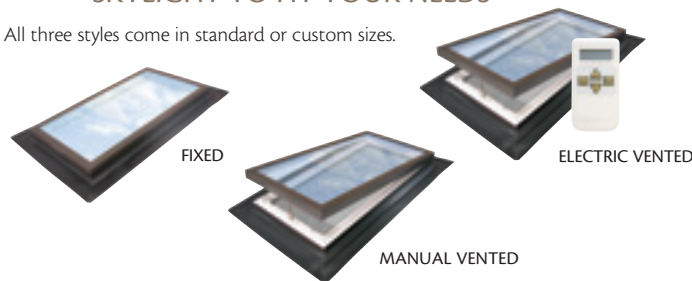

PLANAR SYSTEM

Wasco Planar System is an aluminum-frame glass system that lays over roof rafters, creating a narrow line frame for a clean and appealing look on the roofline.

ARCHED SYSTEM

Our Arched System's curb-mount design enables unlimited applications for both flat and pitched roofs, using site-built curbs.

SPHERICAL SYSTEM

Wasco's Spherical models are available in a standard 9" deck-mount configuration, and may be used with a variety of roofing materials for both pitched and flat roof applications.

"With our budget, we want to make sure we can put them in fast and easy, and this is the window that does the job for us. *They just drop right in.*"
Tommy Silva, CC, "This Old House"

**READY TO GO,
RIGHT OUT OF THE BOX**

Installs faster than any other skylight on the market

Wasco created the original one-step, no-sealant skylight, which revolutionized ease of installation – and to this day our system still has no equal. Our energy-efficient E-Class™ skylights are designed to deliver more light per rough opening than any of the leading brands.

AVAILABLE IN DESIGNER
COLORS AND COPPER FACING

**CHOOSE THE BEST DECK-MOUNT
SKYLIGHT TO FIT YOUR NEEDS**

All three styles come in standard or custom sizes.

FIXED

ELECTRIC VENTED

MANUAL VENTED