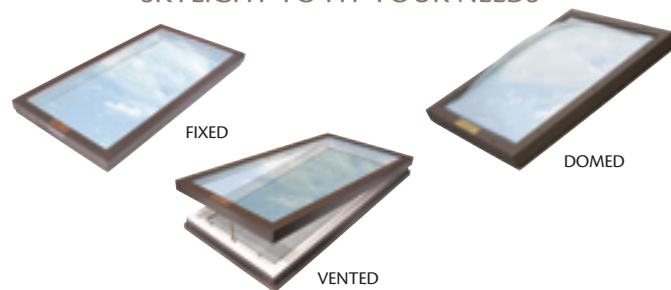

CURB-MOUNT

VERSATILE CURB-MOUNTED TECHNOLOGY THAT'S EASY TO INSTALL, EASY TO LIVE WITH

- Outstanding performance for flat, tile, or metal roofs
- Well-suited to thick roofing materials such as clay tile and concrete
- Rugged, one-piece Permatherm® Vinyl Curb reduces thermal conductivity and condensation
- Built-in condensation channel controls indoor moisture in higher humidity areas
- Co-extruded Weather Gasket ensures minimal air infiltration
- Protective aluminum retainer with durable bronze enamel finish
- Economical units using site-built curbs (min. 3 in 12 pitch)
- Integral Nailing Flange for fast and easy installation

AVAILABLE WITH
HURRICANE RESISTANT GLASS

CHOOSE THE BEST CURB-MOUNT SKYLIGHT TO FIT YOUR NEEDS

A NEW LEVEL OF PROFESSIONAL QUALITY FOR THE HOME

At Wasco, we know what builders and their customers are looking for in a skylight. Top quality. Innovative technology. Wide-ranging selection. Trouble-free installation. Reliable long-life performance. Competitive prices. And of course, plenty of daylight.

You get all of that with Wasco skylights. From our advanced E-Class and quality curb-mount skylights, to our spectacular Architectural Series – all in standard as well as custom sizes – there's a Wasco skylight to suit every budget, every design, every lifestyle.

SPHERICAL SYSTEM

Wasco's Spherical models are available in a standard 9" deck-mount configuration, and may be used with a variety of roofing materials for both pitched and flat roof applications.

"With our budget, we want to make sure we can put them in fast and easy, and this is the window that does the job for us. *They just drop right in.*"
Tommy Silva, CC, "This Old House"