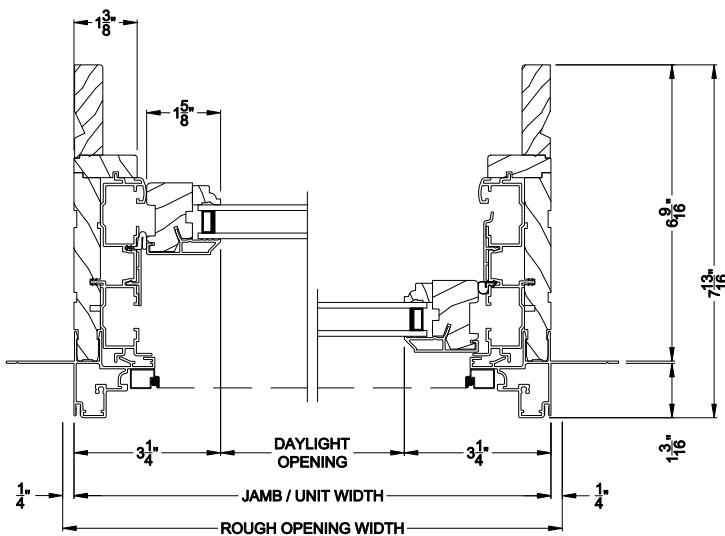

SIGNATURE DOUBLE HUNG WINDOW
Vertical Mull Section - DH / DH

Note: All dimensions are approximate. Weather Shield reserves the right to change specifications without notice.

Weather Shield®

Signature Series™

Double Hung Windows

CROSS SECTION DETAILS

SIGNATURE DOUBLE HUNG WINDOW (8122)
Vertical Section - 6-9/16" jamb

SIGNATURE DOUBLE HUNG WINDOW
Horizontal Stack Section - Transom Stack over DH

SIGNATURE DOUBLE HUNG WINDOW (8122)
Horizontal Section - 6-9/16" jamb

SIGNATURE DOUBLE HUNG WINDOW
Vertical Mull Section - DH / DH

Note: All dimensions are approximate. Weather Shield reserves the right to change specifications without notice.