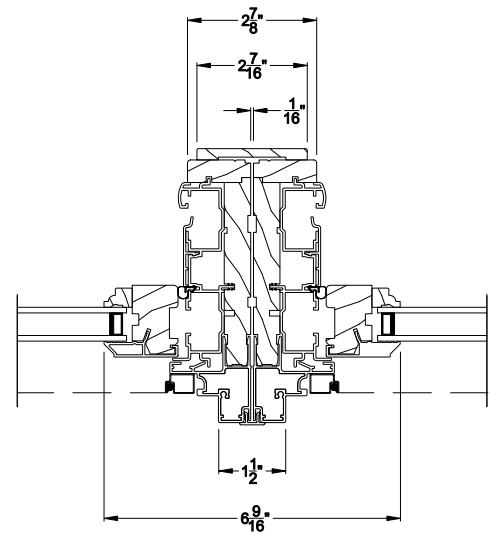

Weather Shield®

Signature Series™

Double Hung Windows

CROSS SECTION DETAILS

SIGNATURE DOUBLE HUNG WINDOW (8122)
Vertical Section

SIGNATURE DOUBLE HUNG WINDOW (8122)
Horizontal Section

SIGNATURE DOUBLE HUNG WINDOW
Horizontal Stack Section - Transom Stack over DH

SIGNATURE DOUBLE HUNG WINDOW
Vertical Mull Section - DH / DH

Note: All dimensions are approximate. Weather Shield reserves the right to change specifications without notice.

Weather Shield®

Signature Series™

Double Hung Windows

CROSS SECTION DETAILS

SIGNATURE DOUBLE HUNG WINDOW (8122)
Vertical Section - 6-9/16" jamb

SIGNATURE DOUBLE HUNG WINDOW
Horizontal Stack Section - Transom Stack over DH

SIGNATURE DOUBLE HUNG WINDOW (8122)
Horizontal Section - 6-9/16" jamb

SIGNATURE DOUBLE HUNG WINDOW
Vertical Mull Section - DH / DH

Note: All dimensions are approximate. Weather Shield reserves the right to change specifications without notice.