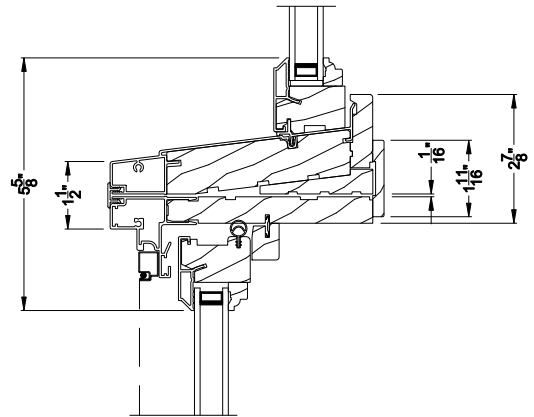

Weather Shield®

Signature Series™

Double Hung Windows

CROSS SECTION DETAILS

SIGNATURE DOUBLE HUNG WINDOW (8122)
Vertical Section

SIGNATURE DOUBLE HUNG WINDOW (8122)
Horizontal Section

SIGNATURE DOUBLE HUNG WINDOW
Horizontal Stack Section - Transom Stack over DH

SIGNATURE DOUBLE HUNG WINDOW
Vertical Mull Section - DH / DH

Note: All dimensions are approximate. Weather Shield reserves the right to change specifications without notice.

Weather Shield®

Signature Series™

Double Hung Windows

CROSS SECTION DETAILS

SIGNATURE DOUBLE HUNG WINDOW (8122)
Vertical Section - 6-9/16" jamb

SIGNATURE DOUBLE HUNG WINDOW
Horizontal Stack Section - Transom Stack over DH

SIGNATURE DOUBLE HUNG WINDOW (8122)
Horizontal Section - 6-9/16" jamb

SIGNATURE DOUBLE HUNG WINDOW
Vertical Mull Section - DH / DH

Note: All dimensions are approximate. Weather Shield reserves the right to change specifications without notice.