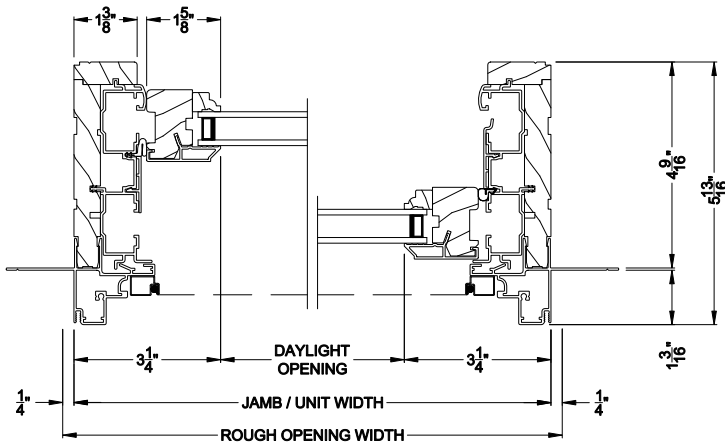

Weather Shield®

Signature Series™

Double Hung Windows

CROSS SECTION DETAILS

SIGNATURE DOUBLE HUNG WINDOW (8122)
Vertical Section

SIGNATURE DOUBLE HUNG WINDOW (8122)
Horizontal Section

SIGNATURE DOUBLE HUNG WINDOW
Horizontal Stack Section - Transom Stack over DH

SIGNATURE DOUBLE HUNG WINDOW
Vertical Mull Section - DH / DH

Note: All dimensions are approximate. Weather Shield reserves the right to change specifications without notice.

Weather Shield®

Signature Series™

Double Hung Windows

CROSS SECTION DETAILS

SIGNATURE DOUBLE HUNG WINDOW (8122)
Vertical Section - 6-9/16" jamb

SIGNATURE DOUBLE HUNG WINDOW
Horizontal Stack Section - Transom Stack over DH

SIGNATURE DOUBLE HUNG WINDOW (8122)
Horizontal Section - 6-9/16" jamb

SIGNATURE DOUBLE HUNG WINDOW
Vertical Mull Section - DH / DH

Note: All dimensions are approximate. Weather Shield reserves the right to change specifications without notice.