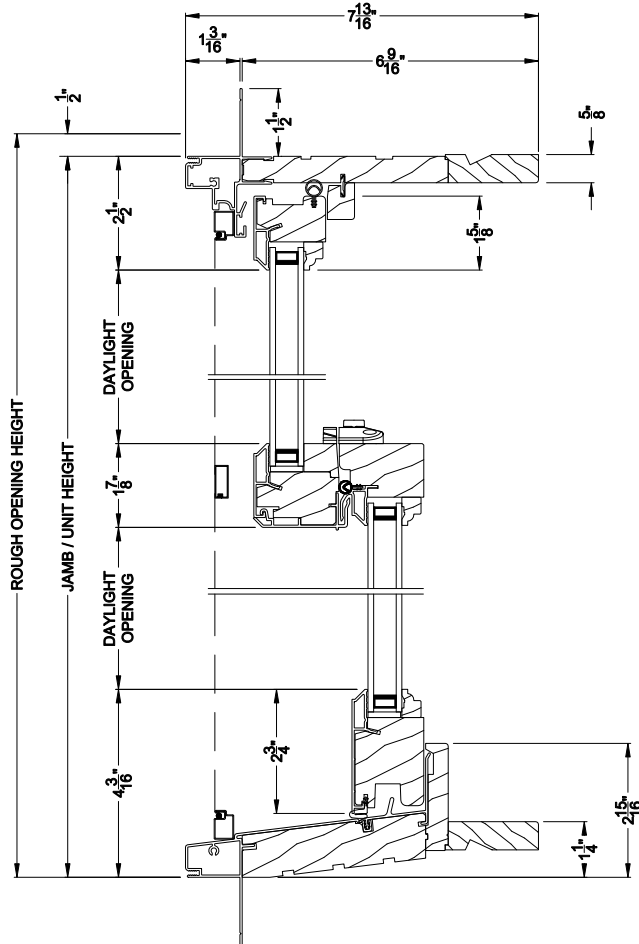

Weather Shield®

Signature Series™

Double Hung Windows

CROSS SECTION DETAILS

SIGNATURE DOUBLE HUNG WINDOW (8122)
Vertical Section

SIGNATURE DOUBLE HUNG WINDOW (8122)
Horizontal Section

SIGNATURE DOUBLE HUNG WINDOW
Horizontal Stack Section - Transom Stack over DH

SIGNATURE DOUBLE HUNG WINDOW
Vertical Mull Section - DH / DH

Note: All dimensions are approximate. Weather Shield reserves the right to change specifications without notice.

Weather Shield®

Signature Series™

Double Hung Windows

CROSS SECTION DETAILS

SIGNATURE DOUBLE HUNG WINDOW (8122)
Vertical Section - 6-9/16" jamb

SIGNATURE DOUBLE HUNG WINDOW
Horizontal Stack Section - Transom Stack over DH

SIGNATURE DOUBLE HUNG WINDOW (8122)
Horizontal Section - 6-9/16" jamb

SIGNATURE DOUBLE HUNG WINDOW
Vertical Mull Section - DH / DH

Note: All dimensions are approximate. Weather Shield reserves the right to change specifications without notice.