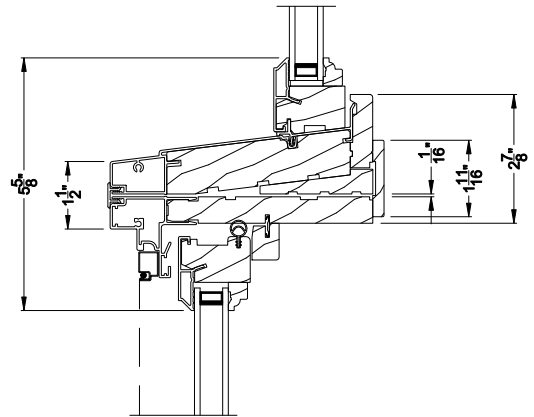

SIGNATURE DOUBLE HUNG WINDOW
Vertical Mull Section - DH / DH

Note: All dimensions are approximate. Weather Shield reserves the right to change specifications without notice.

Weather Shield®

Signature Series™

Double Hung Windows

CROSS SECTION DETAILS

SIGNATURE DOUBLE HUNG WINDOW (8122)
Vertical Section - 6-9/16" jamb

SIGNATURE DOUBLE HUNG WINDOW
Horizontal Stack Section - Transom Stack over DH

SIGNATURE DOUBLE HUNG WINDOW (8122)
Horizontal Section - 6-9/16" jamb

SIGNATURE DOUBLE HUNG WINDOW
Vertical Mull Section - DH / DH

Note: All dimensions are approximate. Weather Shield reserves the right to change specifications without notice.