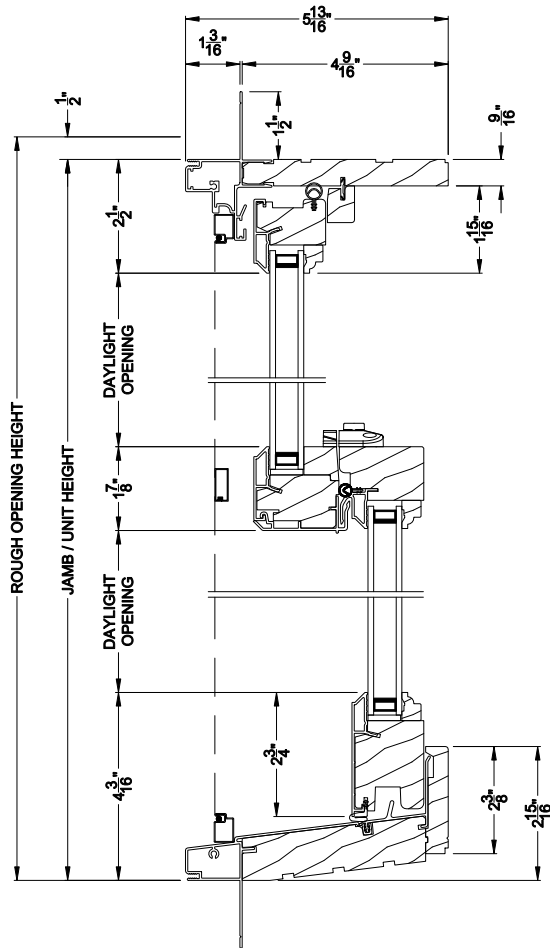

Weather Shield®

Signature Series™

Double Hung Windows

CROSS SECTION DETAILS

SIGNATURE DOUBLE HUNG WINDOW (8122)
Vertical Section

SIGNATURE DOUBLE HUNG WINDOW (8122)
Horizontal Section

SIGNATURE DOUBLE HUNG WINDOW
Horizontal Stack Section - Transom Stack over DH

SIGNATURE DOUBLE HUNG WINDOW
Vertical Mull Section - DH / DH

Note: All dimensions are approximate. Weather Shield reserves the right to change specifications without notice.

Weather Shield®

Signature Series™

Double Hung Windows

CROSS SECTION DETAILS

SIGNATURE DOUBLE HUNG WINDOW (8122)
Vertical Section - 6-9/16" jamb

SIGNATURE DOUBLE HUNG WINDOW
Horizontal Stack Section - Transom Stack over DH

SIGNATURE DOUBLE HUNG WINDOW (8122)
Horizontal Section - 6-9/16" jamb

SIGNATURE DOUBLE HUNG WINDOW
Vertical Mull Section - DH / DH

Note: All dimensions are approximate. Weather Shield reserves the right to change specifications without notice.