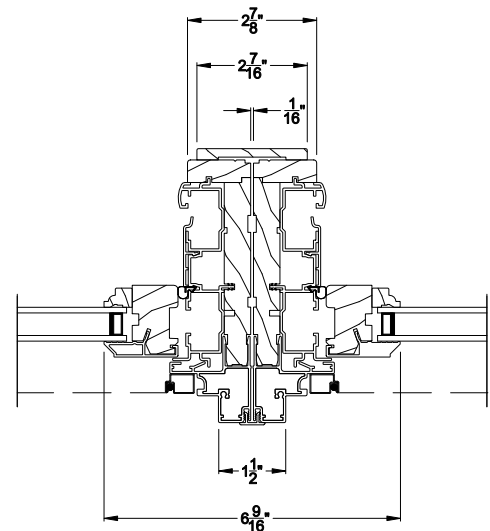

SIGNATURE DOUBLE HUNG WINDOW
Vertical Mull Section - DH / DH

Note: All dimensions are approximate. Weather Shield reserves the right to change specifications without notice.

Weather Shield®

Signature Series™

Double Hung Windows

CROSS SECTION DETAILS

SIGNATURE DOUBLE HUNG WINDOW (8122)
Vertical Section - 6-9/16" jamb

SIGNATURE DOUBLE HUNG WINDOW
Horizontal Stack Section - Transom Stack over DH

SIGNATURE DOUBLE HUNG WINDOW (8122)
Horizontal Section - 6-9/16" jamb

SIGNATURE DOUBLE HUNG WINDOW
Vertical Mull Section - DH / DH

Note: All dimensions are approximate. Weather Shield reserves the right to change specifications without notice.